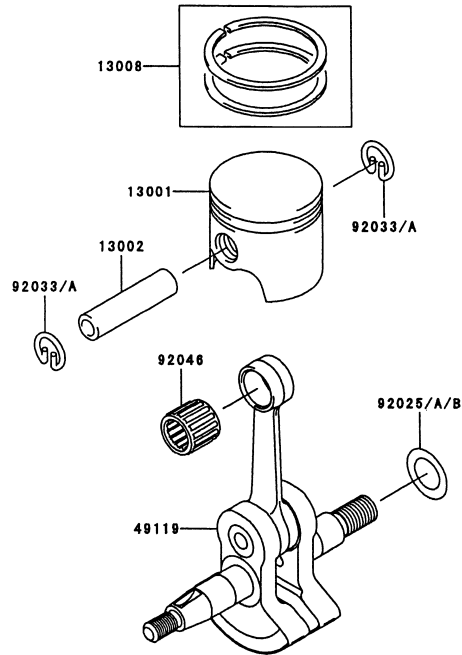

KPW2250Z

TH023D-AF72
-BF72

PISTON/CRANKSHAFT

REF NO	PART NO	DESCRIPTION	QTY	NOTES
13001	TH23007	PISTON-ENGINE	1	
13002	KT12020	PIN-PISTON	1	
13008	TD24019	PISTON RING SET	1	
49119	TH23008	CRANKSHAFT ASSY	1	
92025/A/B	TD18022	SHIM A/B/C/D	AR	
92033A	TH23056	RING-SNAP	2	
92046	KT12056A	BEARING-NEEDLE	1