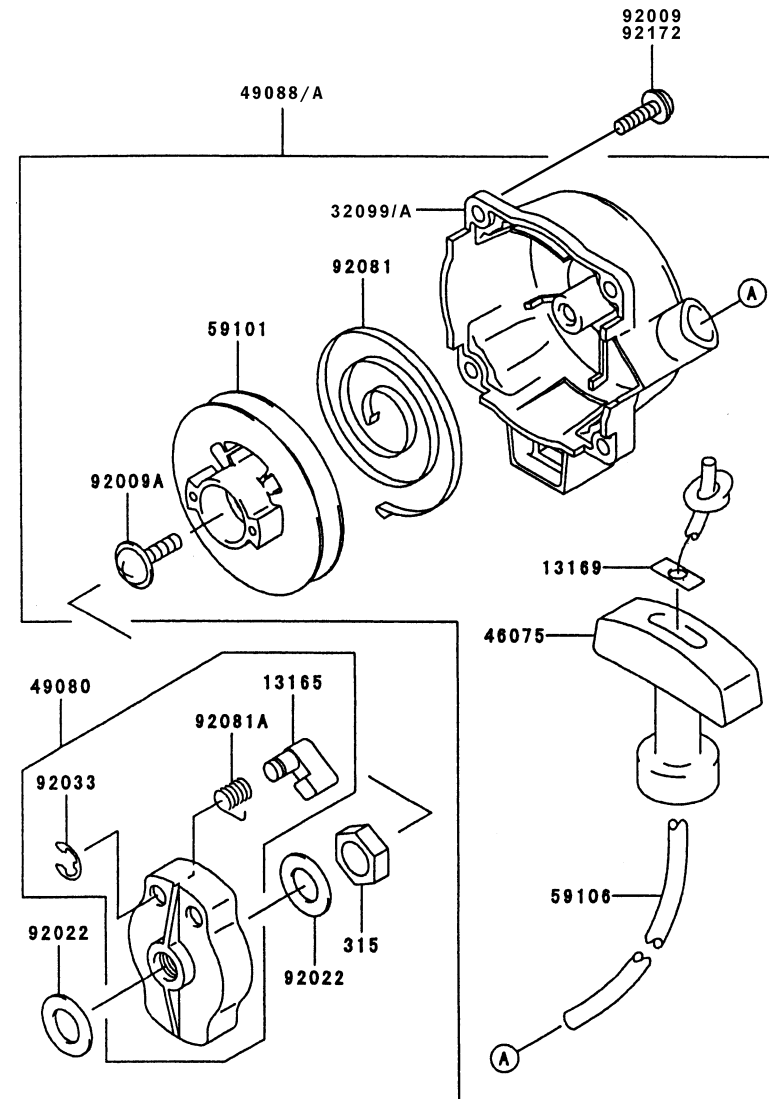

KPW2250Z

TH023D-AF72
-BF72

STARTER

REF NO	PART NO	DESCRIPTION	QTY	NOTES
13165	TD18082	PAWL-RECOIL	1	
13169	TD18080-07	PLATE	1	
315	315B0800	NUT 8MM	1	
32099	TH23046	*USE TH26052*	*	
32099A	TH26052	CASE-RECOIL	1	
46075	TH23047	GRIP-RECOIL	1	
49080	TH23048	PULLEY-STARTING	1	
49088A	TH26053	RECOIL ASSY	1	
59101	TH23050	REEL-RECOIL	1	
59106	TH23051	ROPE 3.5X800	1	
92009	TF22017	SCREW	*	
92009A	TG25128X	SCREW-TAPPING	1	
92022	TD24095	WASHER	2	
92033	TD18084	RING-SNAP	1	
92081	TD18080-04	SPRING-RECOIL	1	
92081A	TD18083	SPRING-RETURN	1	
92172	TH23058	SCREW 4X10	4