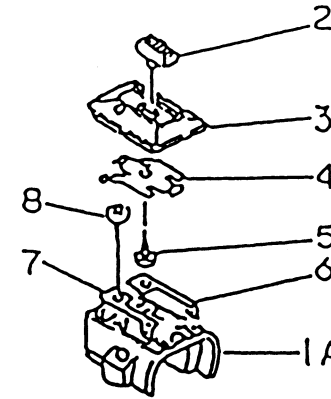

KPW2250Z

TH023D-AF72
-BF72

THROTTLE LEVER

REF NO	PART NO	DESCRIPTION	QTY	NOTES
	PW24015A	THROTTLE LEVER ASSY	1	
01A	PW24015-01A	BODY-UPPER	1	
01B	PW24015-01B	BODY-LOWER	1	
02	PW24015-02	SWITCH	1	
03	PW24015-03	COVER	1	
04	PW24015-04	SPRING	1	
05	PW24015-05	SCREW 3X8	1	
06	PW24015-06	PLATE-GROUND R	1	
07	PW24015-07	PLATE-GROUND L	1	
08	PW24015-05	SCREW 3X8	2	
09	PW24015-09	LEVER	1	
10	PW24015-10	SHAFT	1	
11	PW24015-11	SPRING	1	
12	PW24015-12	STOPPER	1	
13	PW24015-13	SPRING-RETURN	1	
14	PW24015-14	E-RING	1	
15A	214B0520	SCREW 5X20	2	
16A	311B0500	NUT 5MM	2