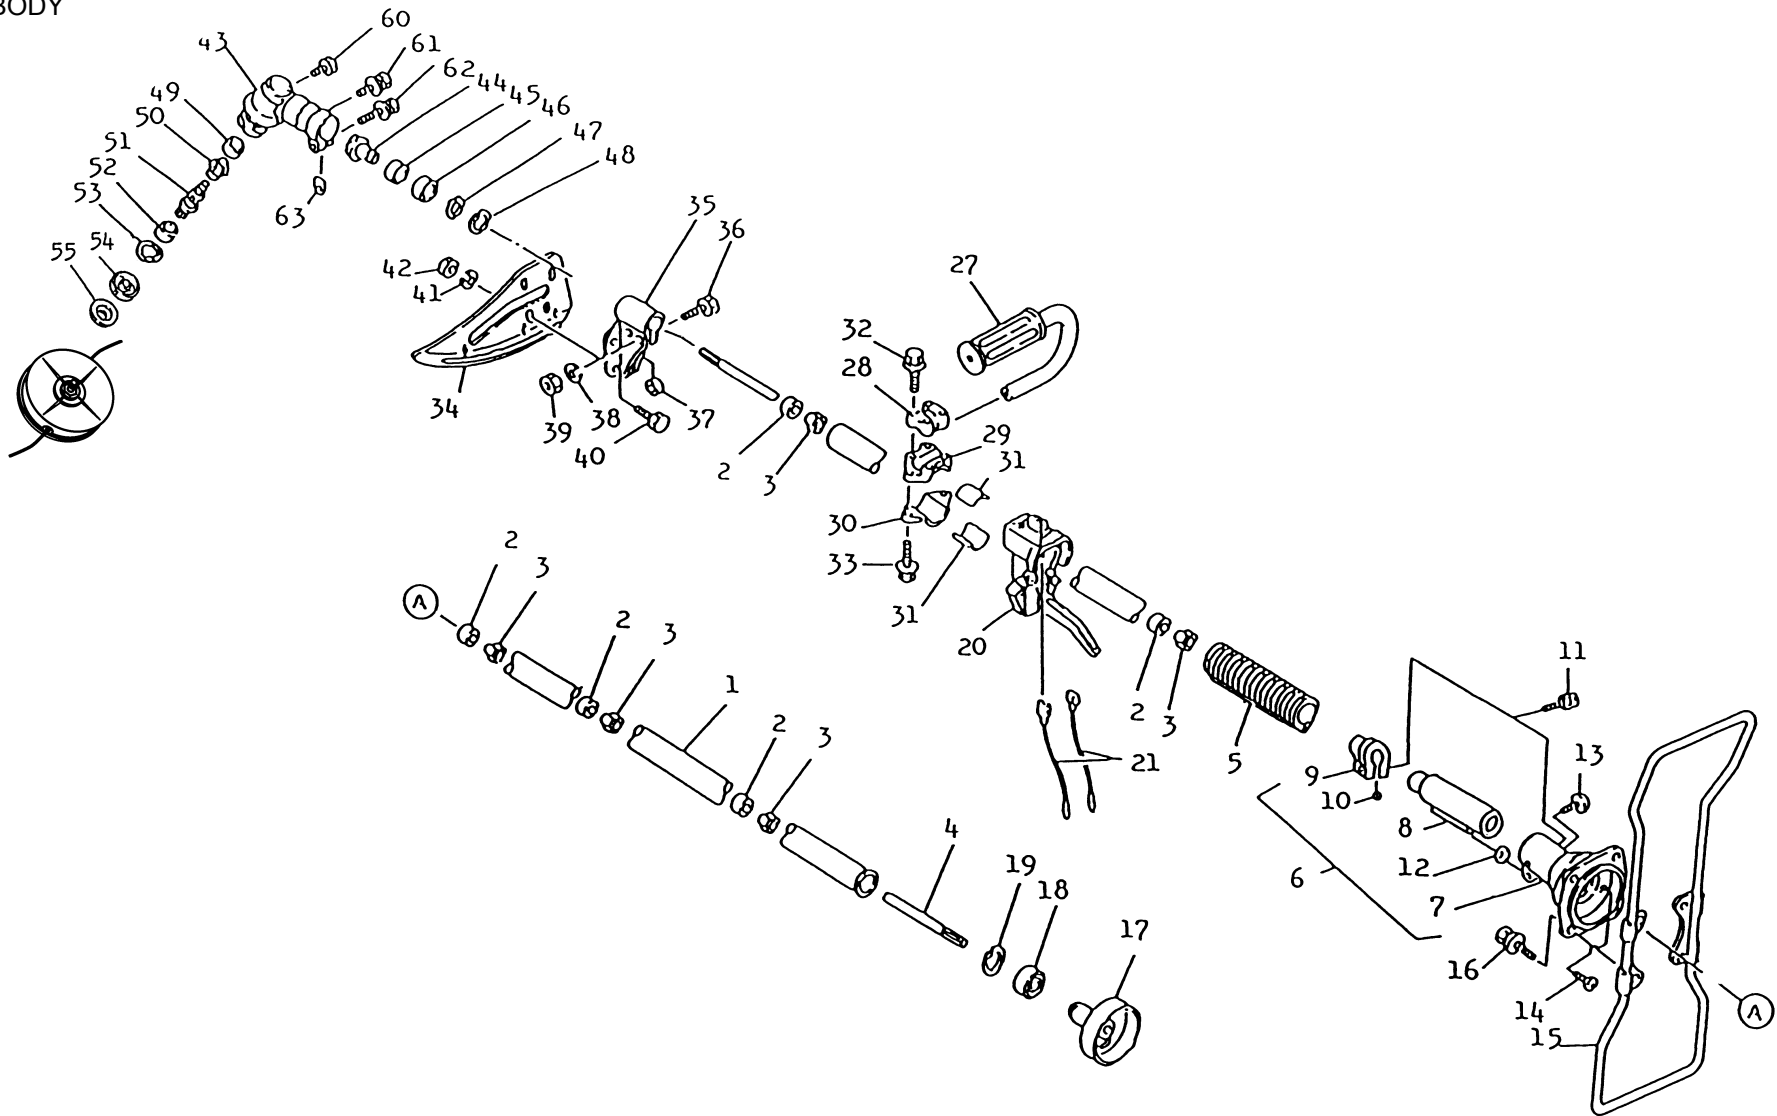

KPW2250Z

TH023D-AF72
-BF72

BODY

KPW2250Z

TH023D-AF72
-BF72

BODY

REF NO	PART NO	DESCRIPTION	QTY	NOTES
01	PW25001A	HOUSING-DRIVE W/CUSHION	1	
02	PW24002	METAL-DRIVE	5	
03	PW24003	CUSHION-DRIVE	5	
04	PW25004	SHAFT-DRIVE	1	
05	PW24005A	GRIP-DRIVE HOUSING	1	
06	PW25006	CLUTCH CASE ASSY	1	
07	PW25007	CASE-CLUTCH	1	
08	PW25008	INNER CASE W/CUSHION	1	
09	PW25009	HOLDER-CASE CLUTCH	1	
10	PW25010	COLLAR-SMALL	1	
11	B05X30W	BOLT W/WASHERS 5X30	1	
12	PW25012	COLLAR-LARGE	1	
13	PW25013	SCREW-BINDING 5X10	1	
14	223B0510	SCREW 5X10	1	
15	PW24008	STAND	1	
16	B06X20W	BOLT W/WASHERS 6X20	4	
17	PW25017	DRUM-CLUTCH	1	
18	PW24011	BEARING (6201-2RU)	1	
19	PW25019	RING-SNAP #12	1	
20	PW24015A	THROTTLE LEVER ASSY	1	
21	PW24016	WIRE-LEAD	2	
27	PW23022	U HANDLE W/GRIP	1	
28	PW23023	STAY A	1	
29	PW23024	STAY B	1	
30	PW23025	STAY C	1	
31	PW24025	SPACER	1	
32	B05X25W	BOLT W/WASHERS 5X25	4	
33	187B0625	BOLT 6X25	2	

BODY

REF NO	PART NO	DESCRIPTION	QTY	NOTES
34	PW23062-02	COVER-GUARD	1	
34-42	PW23062	SAFETY GUARD ASSY	1	
35	PW23062-01	HOLDER-GUARD	1	
36	B06X25	BOLT 6X25	2	
37	PW23062-04	COLLAR-GUARD	2	
38	SW006	WASHER-SPRING 6MM	2	
39	HN006	NUT 6MM	2	
40	B06X12	BOLT 6X12	4	
41	SW006	WASHER-SPRING 6MM	4	
42	HN006	NUT 6MM	4	
43	PW25043	CASE-GEAR	1	
43-53	PW25042	GEAR CASE ASSY	1	
44	PW24039	PINION	1	
45	PW24040	BEARING (6900)	1	
46	PW25046	BEARING (6900Z)	1	
47	PW24043	RING-SNAP #10	1	
48	PW25048	RING-SNAP #22	1	
49	PW24044	BEARING (608)	1	
50	PW24045	GEAR	1	
51	PW25051	SHAFT	1	
52	PW25052	BEARING (6001DU)	1	
53	P35008	RING-SNAP #28	1	
54	PW25054	FIXER-BLADE UPPER	1	
55	PW25055	FIXER-BLADE LOWER	1	
60	PW25060	BOLT 8X8	1	
61	S05X10W	SCREW W/WASHER 5X10	1	
62	187B0630	BOLT 6X30	1	
63	PW25063	WASHER	1