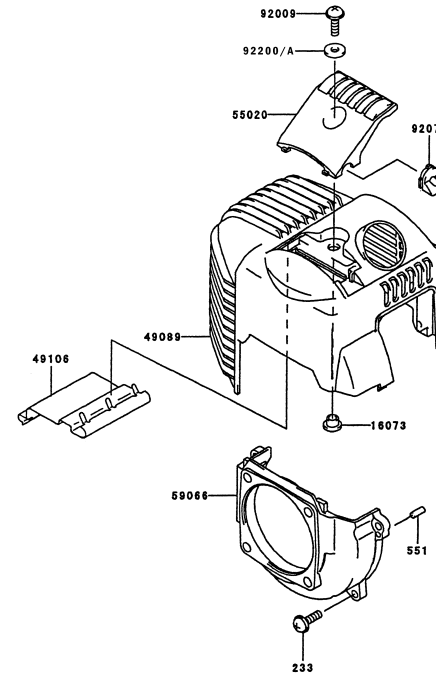

COOLING EQUIPMENT

REF NO	PART NO	DESCRIPTION	QTY	NOTES
16073	TH23009	INSULATOR	1	
233	233B0516	SCREW 5X16	4	
49089	TH23010Z	SHROUD-ENGINE	1	
49106	TH34044	COVER-MUFFLER	1	
55020	TH23011	GUARD	1	
551	KT125808	PIN-DOWEL	2	
59066	TH23012	HOUSING-FAN	1	
92009	TH23013	SCREW-5X16	1	
92071	TH23014	GROMMET	1	
92200	TG25110	WASHER 5.5X13.8X2.0	*	
92200A	TH26049	WASHER	1