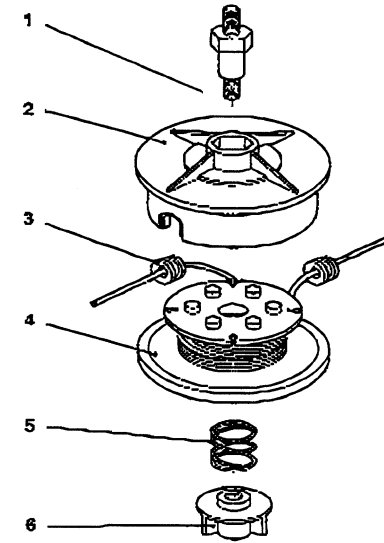

CUTTING HEAD (MANUAL)

REF NO	PART NO	DESCRIPTION	QTY	NOTES
	F102B	MANUAL HEAD-ARNETOLI BLACK	1	
01	C-102003	SHAFT BOLT 8MM X 1.25 MLH	1	
02	C-101002	UPPER BODY	1	
03	C-105005	EYELET	2	
04	C-101004	LOWER BODY	1	
05	C-107001	SPRING	1	
06	I-201007	KNOB	1