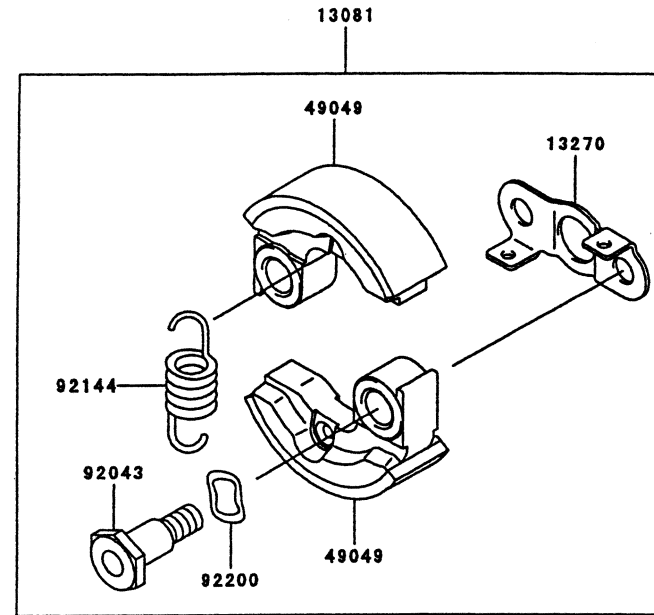

PTO EQUIPMENT

REF NO	PART NO	DESCRIPTION	QTY	NOTES
13081	TH23052	CLUTCH ASSY	1	
13270	TG25129X	PLATE	1	
49049	TG25047X	SHOE-CLUTCH	2	
92043	TH26020	PIN-CLUTCH	2	
92144	TH23054	SPRING-CLUTCH 1.6mm	1	
92200	TH23053	WASHER	2