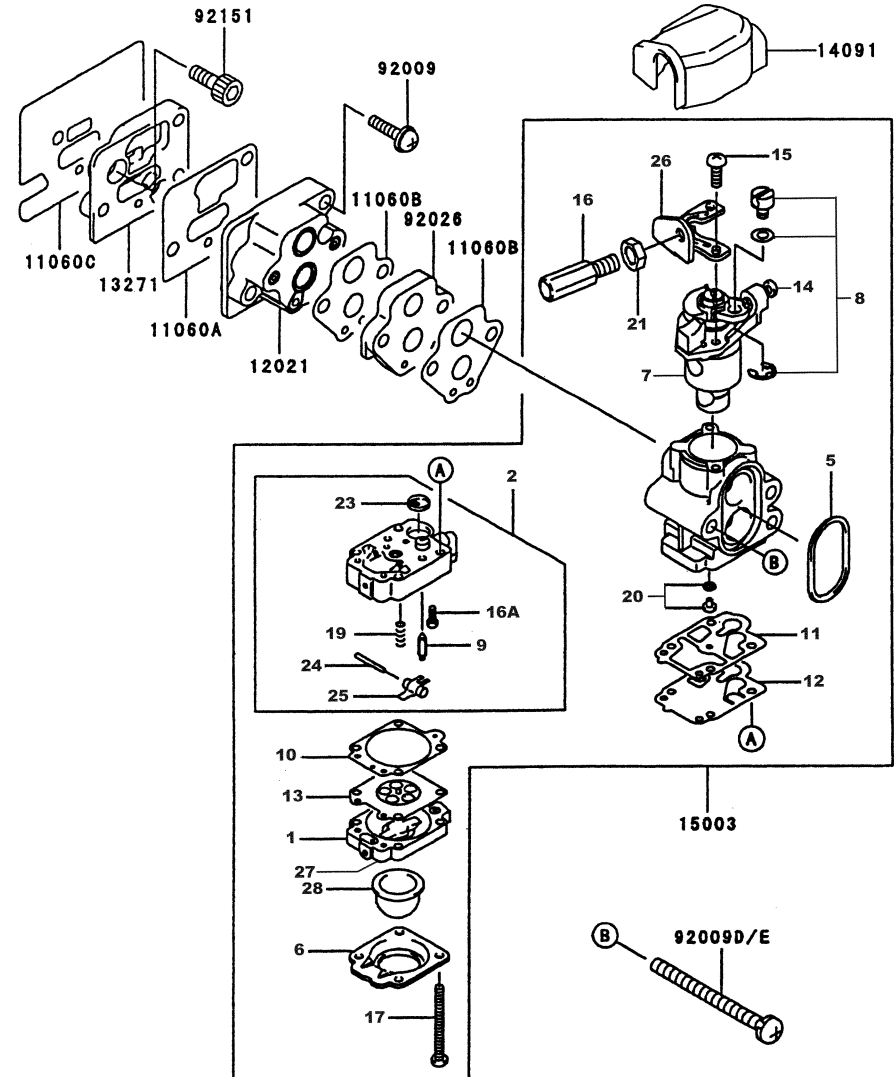

## AIR FILTER/MUFFLER

REF NO	PART NO	DESCRIPTION	QTY	NOTES
11010	TH23029Z	FILTER ASSY-AIR	1	
11013	TH26030	ELEMENT-AIR FILTER	*	GRAY (AF72)
11013	TH26030A	ELEMENT-AIR FILTER	1	YELLOW (BF72)
11038	TH23031Z	CASE ASSY-AIR FILTER	1	
11060	TH26032	GASKET	*	
11061	TH26033	GASKET	1	
11061A	TH23055Z	GASKET	1	
11065	TH26034	CAP	1	
13168	TH23031-01	LEVER	1	
14091	TH26035	COVER	1	
16126	TH23031-2Z	VALVE	1	
18020	TH23037	BAFFLE	1	
18077B	TH34056	ARRESTER-SPARK	1	
49069B	TH23039Z	MUFFLER ASSY	1	
92009	TH23040	SCREW 5X10	*	
92009A	TG25013	SCREW 5X20	1	
92009B	TH23031-03	SCREW 3X10	1	
92009C	TH23041	SCREW 5X12	1	
92009D	TE56091	SCREW	4	
92022	TG25043	WASHER	2	
92153	TH26039	BOLT 5X65	2	
92172	TH23057	SCREW 5X10	1	

## CARBURETOR

REF NO	PART NO	DESCRIPTION	QTY	NOTES
001	TF22C01	BODY ASSY-AIR PURGE	1	
002	TH26C02Z	BODY ASSY-PUMP	1	
005	TH26C05Z	O-RING	1	
006	TF22C05	COVER-PRIMER PUMP	1	
007	TH34C07Z	VALVE ASSY-THROTTLE	1	
008	TF22C07	SWIVEL ASSY	1	
009	TF22C08	VALVE-INLET NEEDLE	1	
010	TF22C10	GASKET-METERING DIAPHRAGM	1	
011	TEX54C11XA	GASKET-PUMP	1	
012	TF22C13	DIAPHRAGM-PUMP	1	
013	TH26C13Z	DIAPHRAGM ASSY-METERING	1	
014	TF22C17	SCREW-IDLE ADJUST	1	
015	TF22C19	SCREW-COLLAR THROTTLE	1	
016	TH34C16Z	ADJUSTER-CABLE	1	
016A	TF22C20	SCREW-METERING LEVER PIN	1	
017	TF22C18	SCREW-COVER	4	
019	TF22C21	SPRING-METERING LEVER	1	
020	TH23C20Z	JET-MAIN KIT	1	
021	TEX54C21XA	NUT-CABLE ADJUST	1	
023	TF22C23	SCREEN-FUEL INLET	1	
024	TF22C24	PIN-METERING LEVER	1	
025	TF22C26	LEVER-METERING	1	
026	TF22C27	BRACKET-CABLE	1	
027	TF22C28	VALVE-CHECK	1	
028	TF22C29	PRIMER-BULB	1	
11060A	TH26042	GASKET	1	
11060B	TH26043	GASKET	2	
11060C	TH26044	GASKET	1	
12021	TH26045	VALVE ASSY-REED	1	
13271	TH26046	PLATE	1	
14091	THCVR	DUST COVER	1	
15003	TH23C00-Z	CARBURETOR ASSY	1	
92009	TG25027-07	SCREW 5X20	3	
92009D	TH26047	SCREW 5X58	*	
92009E	TH34059	SCREW 5X65	2	
92026	TH34049	SPACER	1	
92151	TH26048	BOLT-SOCKET 5X14	2	
CRK	TEX54XA-CRK	CARBURETOR KIT		
GDK	TEX54XA-GDK	GASKET/DIAPHRAGM KIT		