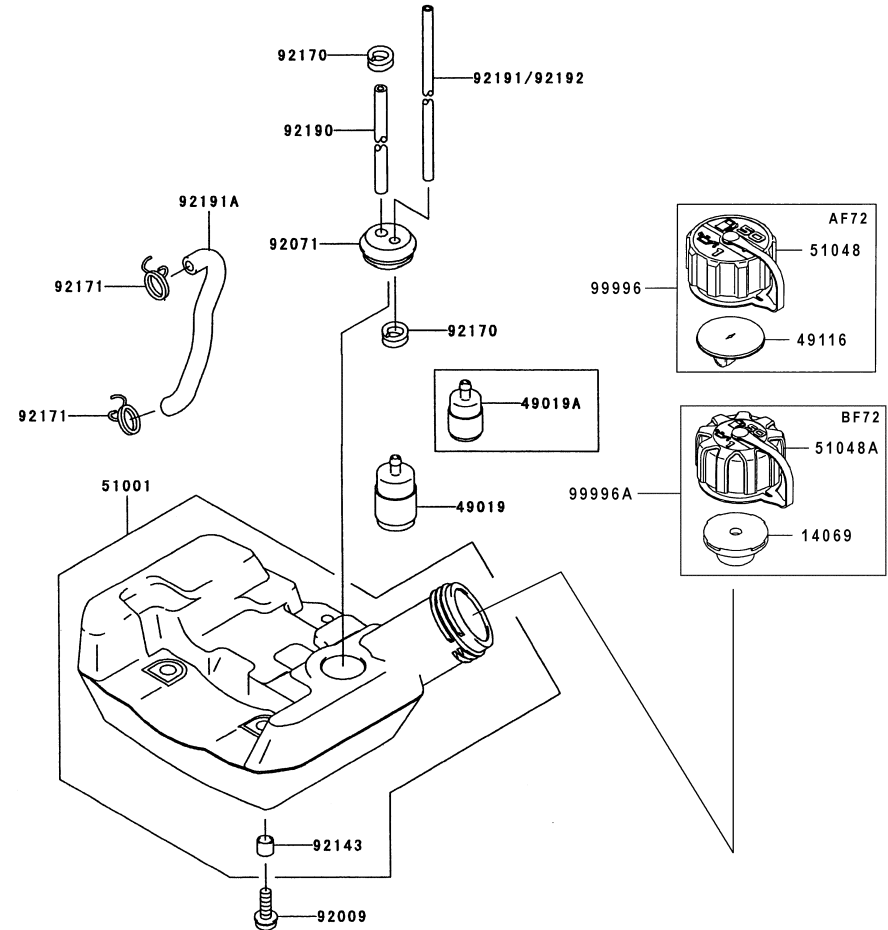

KPW2250Z

TH023D-AF72
-BF72

FUEL TANK/FUEL VALVE

REF NO	PART NO	DESCRIPTION	QTY	NOTES
14069	TH34065	BREATHER	1	BF72
49019	TEX54C22XA	FILTER-FUEL	1	
49019A	TF22C30X	FILTER-FUEL	*	
49116	KT125819	BREATHER	1	AF72
51001	TH23044	TANK-FUEL	1	
51048	TG34040	CAP ASSY-TANK	1	AF72
51048A	TH34064	CAP ASSY-TANK	1	BF72
92009	TG25051X	SCREW 5X16	3	
92071	TG34042	GROMMET-FUEL TANK	1	
92143	TG25054	COLLAR-TANK	2	
92170	TG34043	CLAMP-FUEL FILTER	2	
92171	TH26040	CLAMP	2	
92190	TH23045	TUBE 3X6X90	1	
92191	TH34031	TUBE 3X6X182	*	
92191A	TH26041	TUBE	1	
92192	TH26051	TUBE 3X5X176	1	
99996	99996-6060	KIT-CAP ASSY	1	AF72
99996A	99996-6085	KIT-CAP ASSY	1	BF72