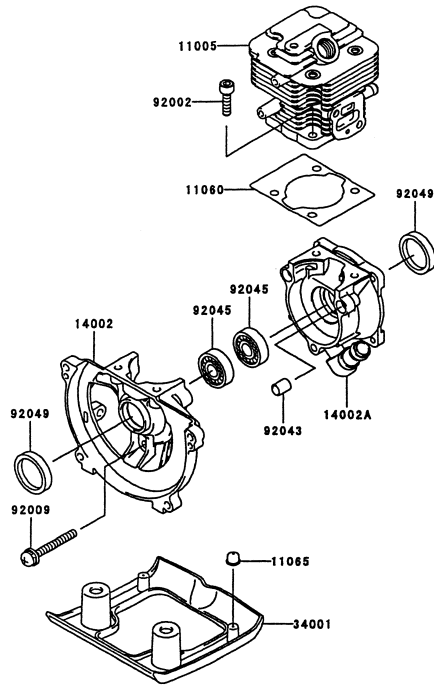

KPW2250Z

TH023D-AF72
-BF72

CYLINDER/CRANKCASE

REF NO	PART NO	DESCRIPTION	QTY	NOTES
11005	TH23001Z	CYLINDER	1	
11060	TH26022	GASKET	1	
11065	TH23003	CAP	2	
14002	TH26023	CRANKCASE	1	
14002A	TH26024	CRANKCASE	1	
34001	TH23006	STAND	1	
92002	TH34006	BOLT	4	
92009	TD24030	SCREW 5X30	3	
92043	TF22006	PIN	2	
92045	TD18030	BEARING (6000C3)	2	
92049	TD18031	SEAL-OIL	2