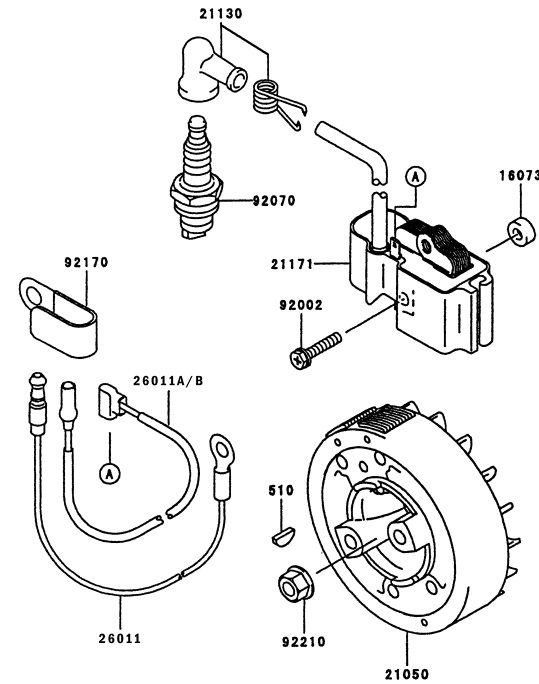

## CONTROL EQUIPMENT

REF NO	PART NO	DESCRIPTION	QTY	NOTES
54012	TH23020	CABLE-THROTTLE	1	

## COOLING EQUIPMENT

REF NO	PART NO	DESCRIPTION	QTY	NOTES
16073	TH23009	INSULATOR	1	
233	233B0516	SCREW 5X16	4	
49089	TH23010Z	SHROUD-ENGINE	1	
49106	TH34044	COVER-MUFFLER	1	
55020	TH23011	GUARD	1	
551	KT125808	PIN-DOWEL	2	
59066	TH23012	HOUSING-FAN	1	
92009	TH23013	SCREW-5X16	1	
92071	TH23014	GROMMET	1	
92200	TG25110	WASHER 5.5X13.8X2.0	*	
92200A	TH26049	WASHER	1	

## CYLINDER/CRANKCASE

REF NO	PART NO	DESCRIPTION	QTY	NOTES
11005	TH23001Z	CYLINDER	1	
11060	TH26022	GASKET	1	
11065	TH23003	CAP	2	
14002	TH26023	CRANKCASE	1	
14002A	TH26024	CRANKCASE	1	
34001	TH23006	STAND	1	
92002	TH34006	BOLT	4	
92009	TD24030	SCREW 5X30	3	
92043	TF22006	PIN	2	
92045	TD18030	BEARING (6000C3)	2	
92049	TD18031	SEAL-OIL	2	