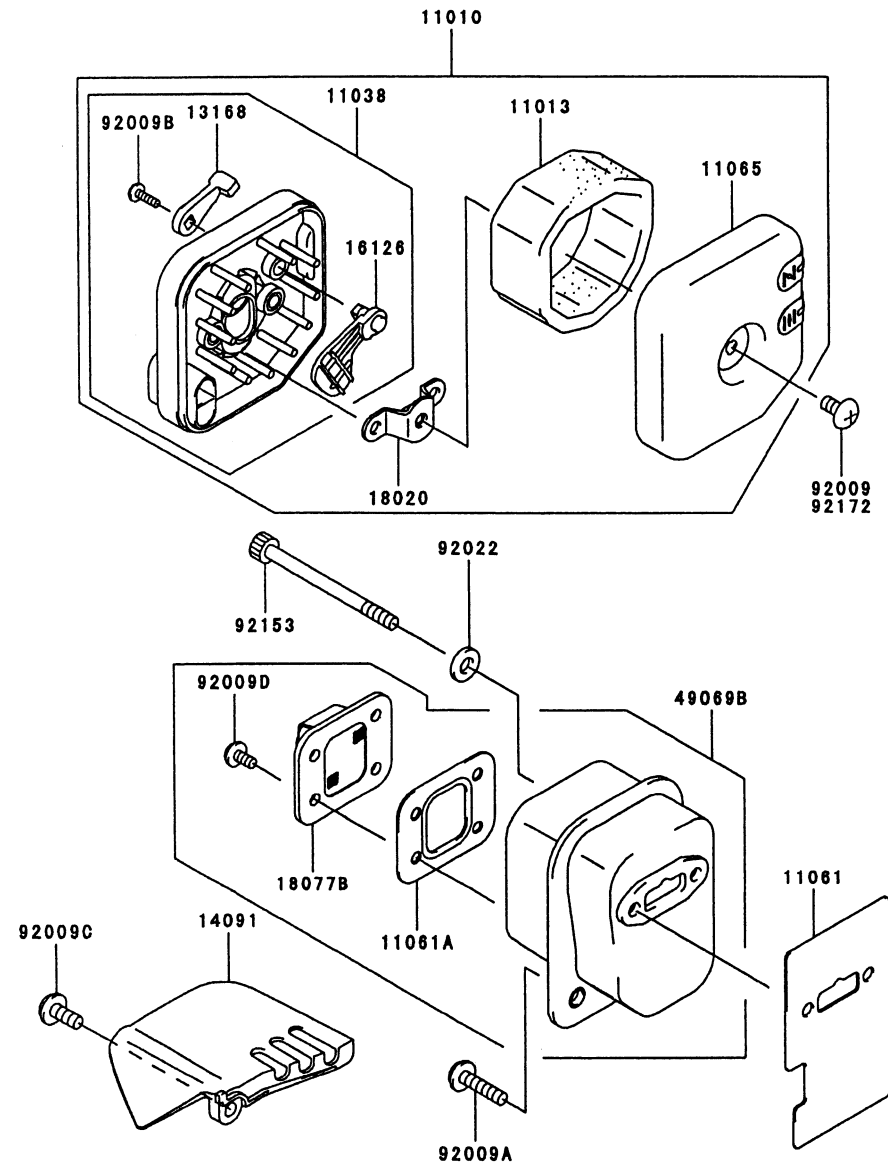

KPW2250Z

TH023D-AF72
-BF72

AIR FILTER/MUFFLER

REF NO	PART NO	DESCRIPTION	QTY	NOTES
11010	TH23029Z	FILTER ASSY-AIR	1	
11013	TH26030	ELEMENT-AIR FILTER	*	GRAY (AF72)
11013	TH26030A	ELEMENT-AIR FILTER	1	YELLOW (BF72)
11038	TH23031Z	CASE ASSY-AIR FILTER	1	
11060	TH26032	GASKET	*	
11061	TH26033	GASKET	1	
11061A	TH23055Z	GASKET	1	
11065	TH26034	CAP	1	
13168	TH23031-01	LEVER	1	
14091	TH26035	COVER	1	
16126	TH23031-2Z	VALVE	1	
18020	TH23037	BAFFLE	1	
18077B	TH34056	ARRESTER-SPARK	1	
49069B	TH23039Z	MUFFLER ASSY	1	
92009	TH23040	SCREW 5X10	*	
92009A	TG25013	SCREW 5X20	1	
92009B	TH23031-03	SCREW 3X10	1	
92009C	TH23041	SCREW 5X12	1	
92009D	TE56091	SCREW	4	
92022	TG25043	WASHER	2	
92153	TH26039	BOLT 5X65	2	
92172	TH23057	SCREW 5X10	1