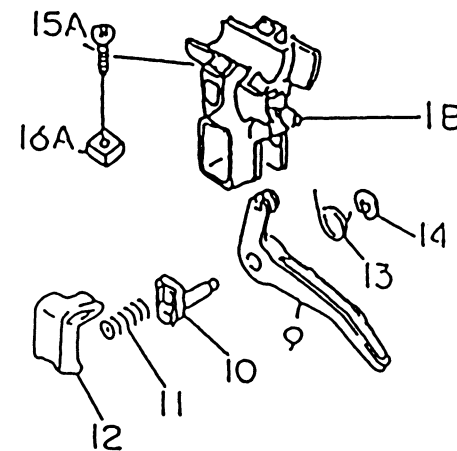

## PTO EQUIPMENT

REF NO	PART NO	DESCRIPTION	QTY	NOTES
13081	TH23052	CLUTCH ASSY	1	
13270	TG25129X	PLATE	1	
49049	TG25047X	SHOE-CLUTCH	2	
92043	TH26020	PIN-CLUTCH	2	
92144	TH23054	SPRING-CLUTCH 1.6mm	1	
92200	TH23053	WASHER	2	

## STARTER

REF NO	PART NO	DESCRIPTION	QTY	NOTES
13165	TD18082	PAWL-RECOIL	1	
13169	TD18080-07	PLATE	1	
315	315B0800	NUT 8MM	1	
32099	TH23046	*USE TH26052*	*	
32099A	TH26052	CASE-RECOIL	1	
46075	TH23047	GRIP-RECOIL	1	
49080	TH23048	PULLEY-STARTING	1	
49088A	TH26053	RECOIL ASSY	1	
59101	TH23050	REEL-RECOIL	1	
59106	TH23051	ROPE 3.5X800	1	
92009	TF22017	SCREW	*	
92009A	TG25128X	SCREW-TAPPING	1	
92022	TD24095	WASHER	2	
92033	TD18084	RING-SNAP	1	
92081	TD18080-04	SPRING-RECOIL	1	
92081A	TD18083	SPRING-RETURN	1	
92172	TH23058	SCREW 4X10	4	

## THROTTLE LEVER

REF NO	PART NO	DESCRIPTION	QTY	NOTES
	PW24015A	THROTTLE LEVER ASSY	1	
01A	PW24015-01A	BODY-UPPER	1	
01B	PW24015-01B	BODY-LOWER	1	
02	PW24015-02	SWITCH	1	
03	PW24015-03	COVER	1	
04	PW24015-04	SPRING	1	
05	PW24015-05	SCREW 3X8	1	
06	PW24015-06	PLATE-GROUND R	1	
07	PW24015-07	PLATE-GROUND L	1	
08	PW24015-05	SCREW 3X8	2	
09	PW24015-09	LEVER	1	
10	PW24015-10	SHAFT	1	
11	PW24015-11	SPRING	1	
12	PW24015-12	STOPPER	1	
13	PW24015-13	SPRING-RETURN	1	
14	PW24015-14	E-RING	1	
15A	214B0520	SCREW 5X20	2	
16A	311B0500	NUT 5MM	2	